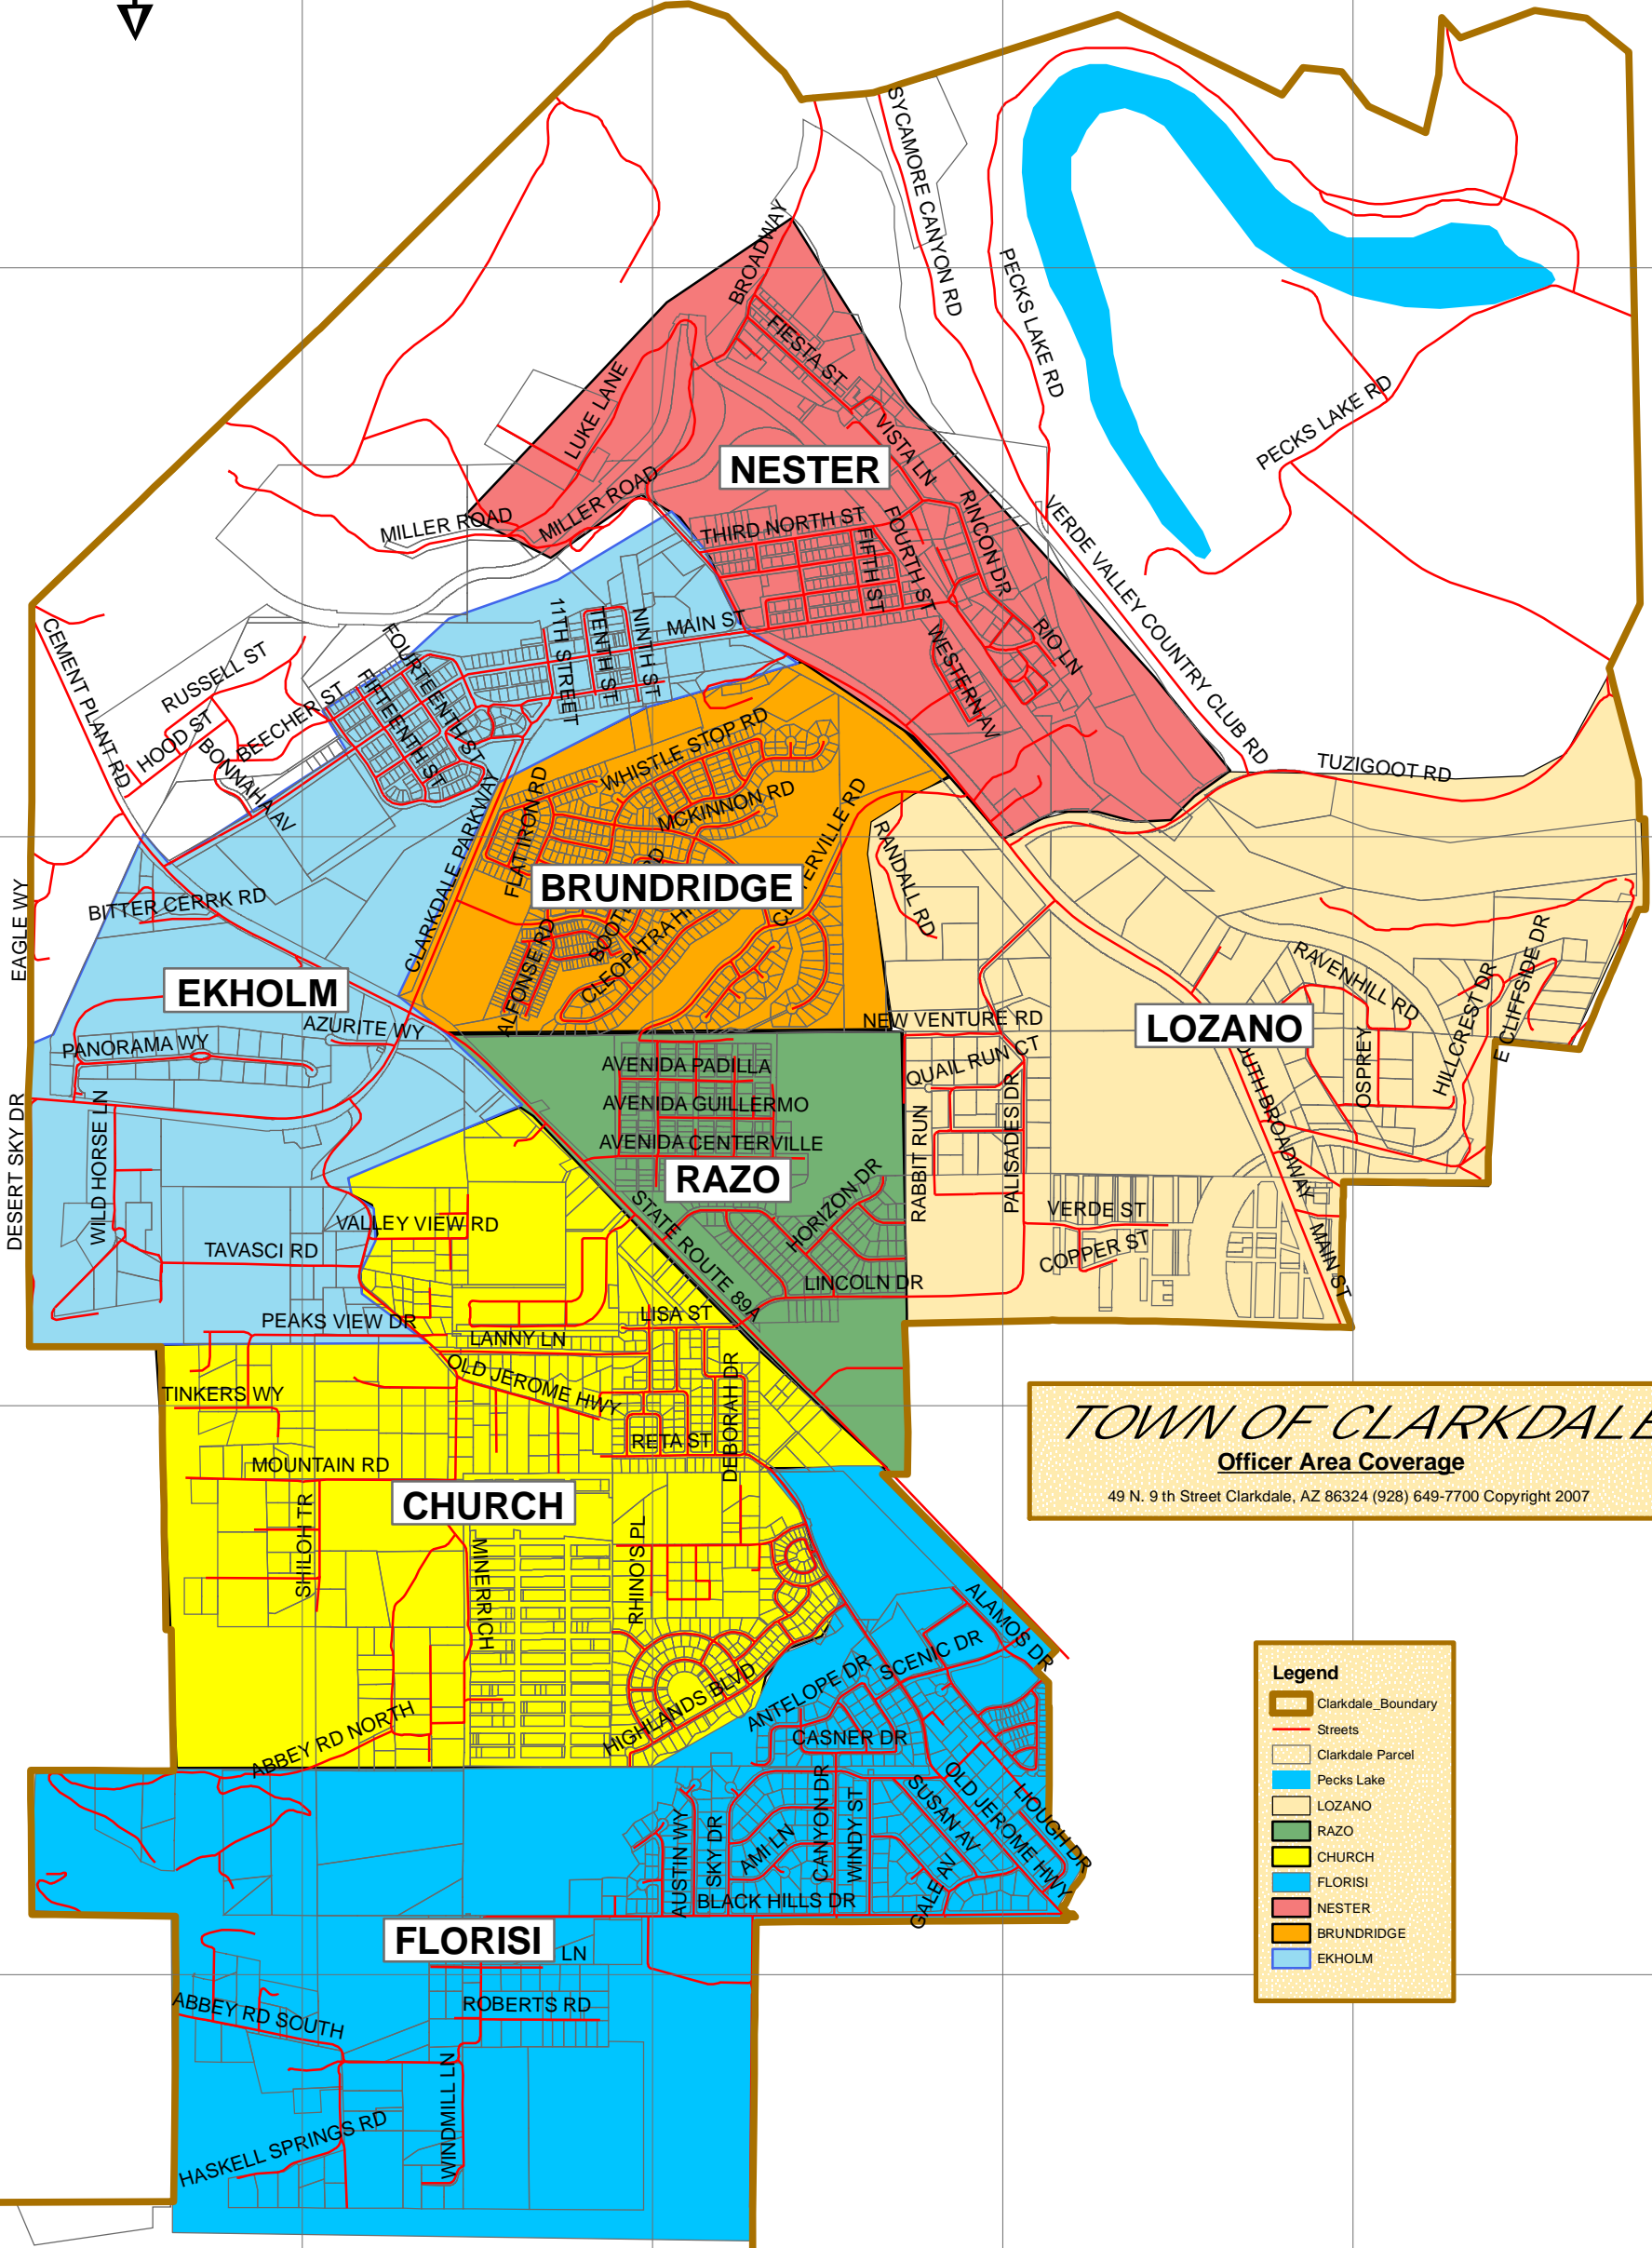

TOWN OF CLARKDALE
Officer Area Coverage
49 N. 9th Street Clarkdale, AZ 86324 (928) 649-7700 Copyright 2007

Legend

- Clarkdale_Boundary
- Streets
- Clarkdale Parcel
- Pecks Lake
- LOZANO
- RAZO
- CHURCH
- FLORISI
- NESTER
- BRUNDRIDGE
- EKHOLM

1 inch = 2000 feet
1000 0 1000 2000 3000 Feet
1:5,987
This map has been prepared for informational purposes only and is not necessarily engineering accuracy. Every effort has been made to provide this map to be accurate as possible. The Town of Clarkdale shall assume no liability for the information contained on this map.
G.E. 03-14-08 ver 002